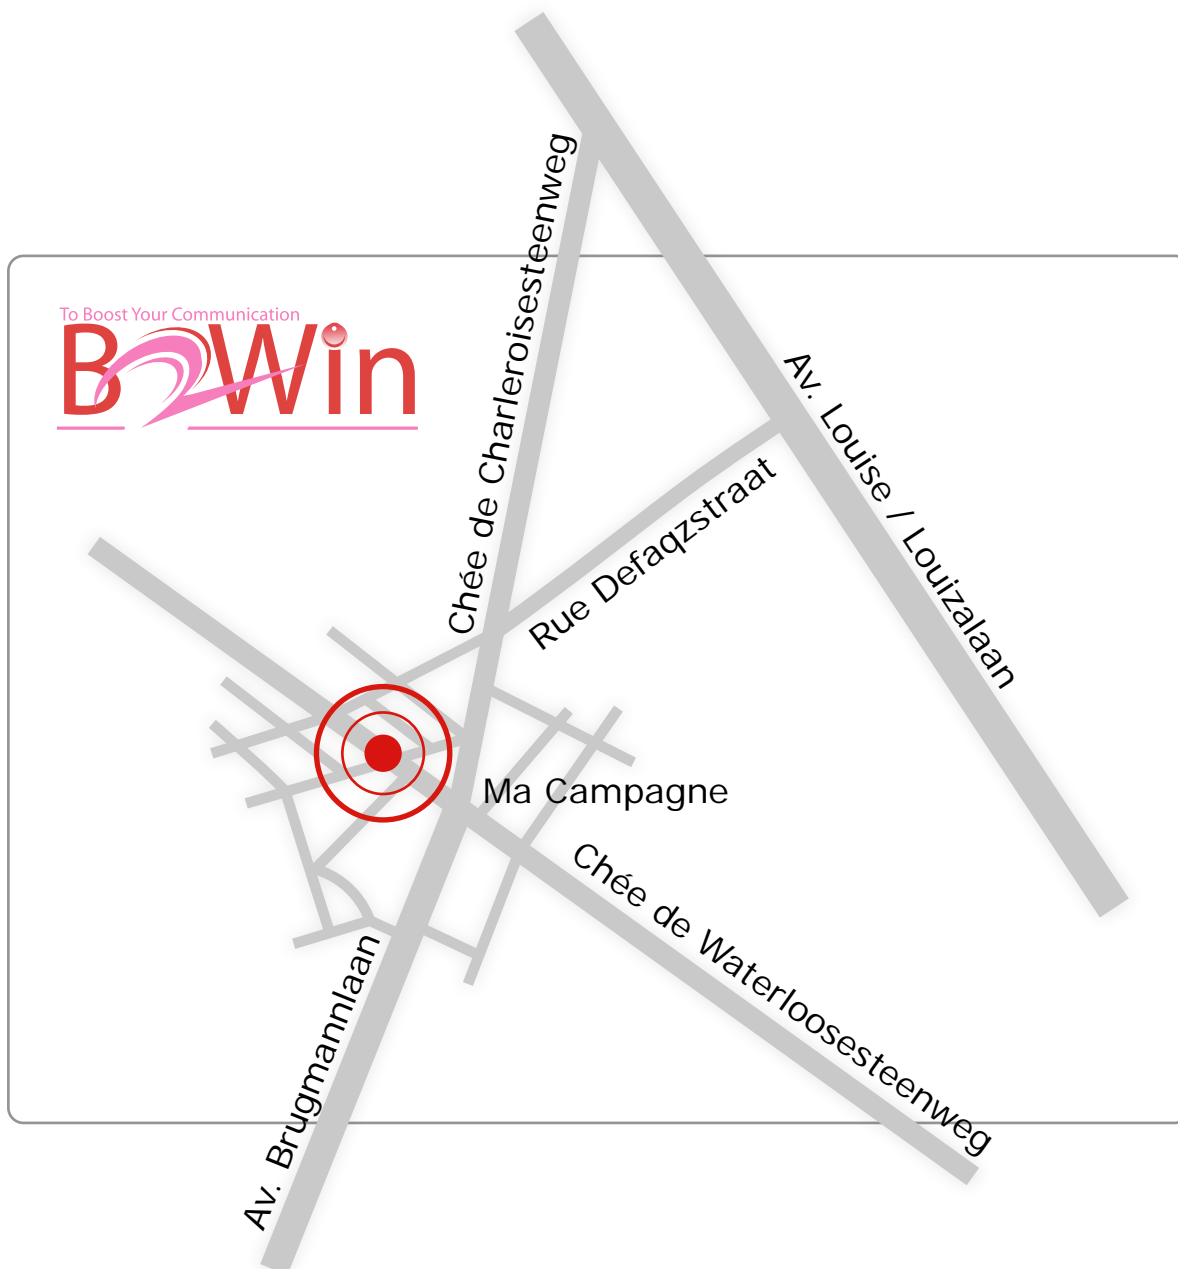

To Boost Your Communication

B2Win

B2Win

Chaussée de Waterloo 374
B-1060 BRUSSELS (BELGIUM)

Tel. : +32 2 538 11 14
E-mail : info@b2win.be